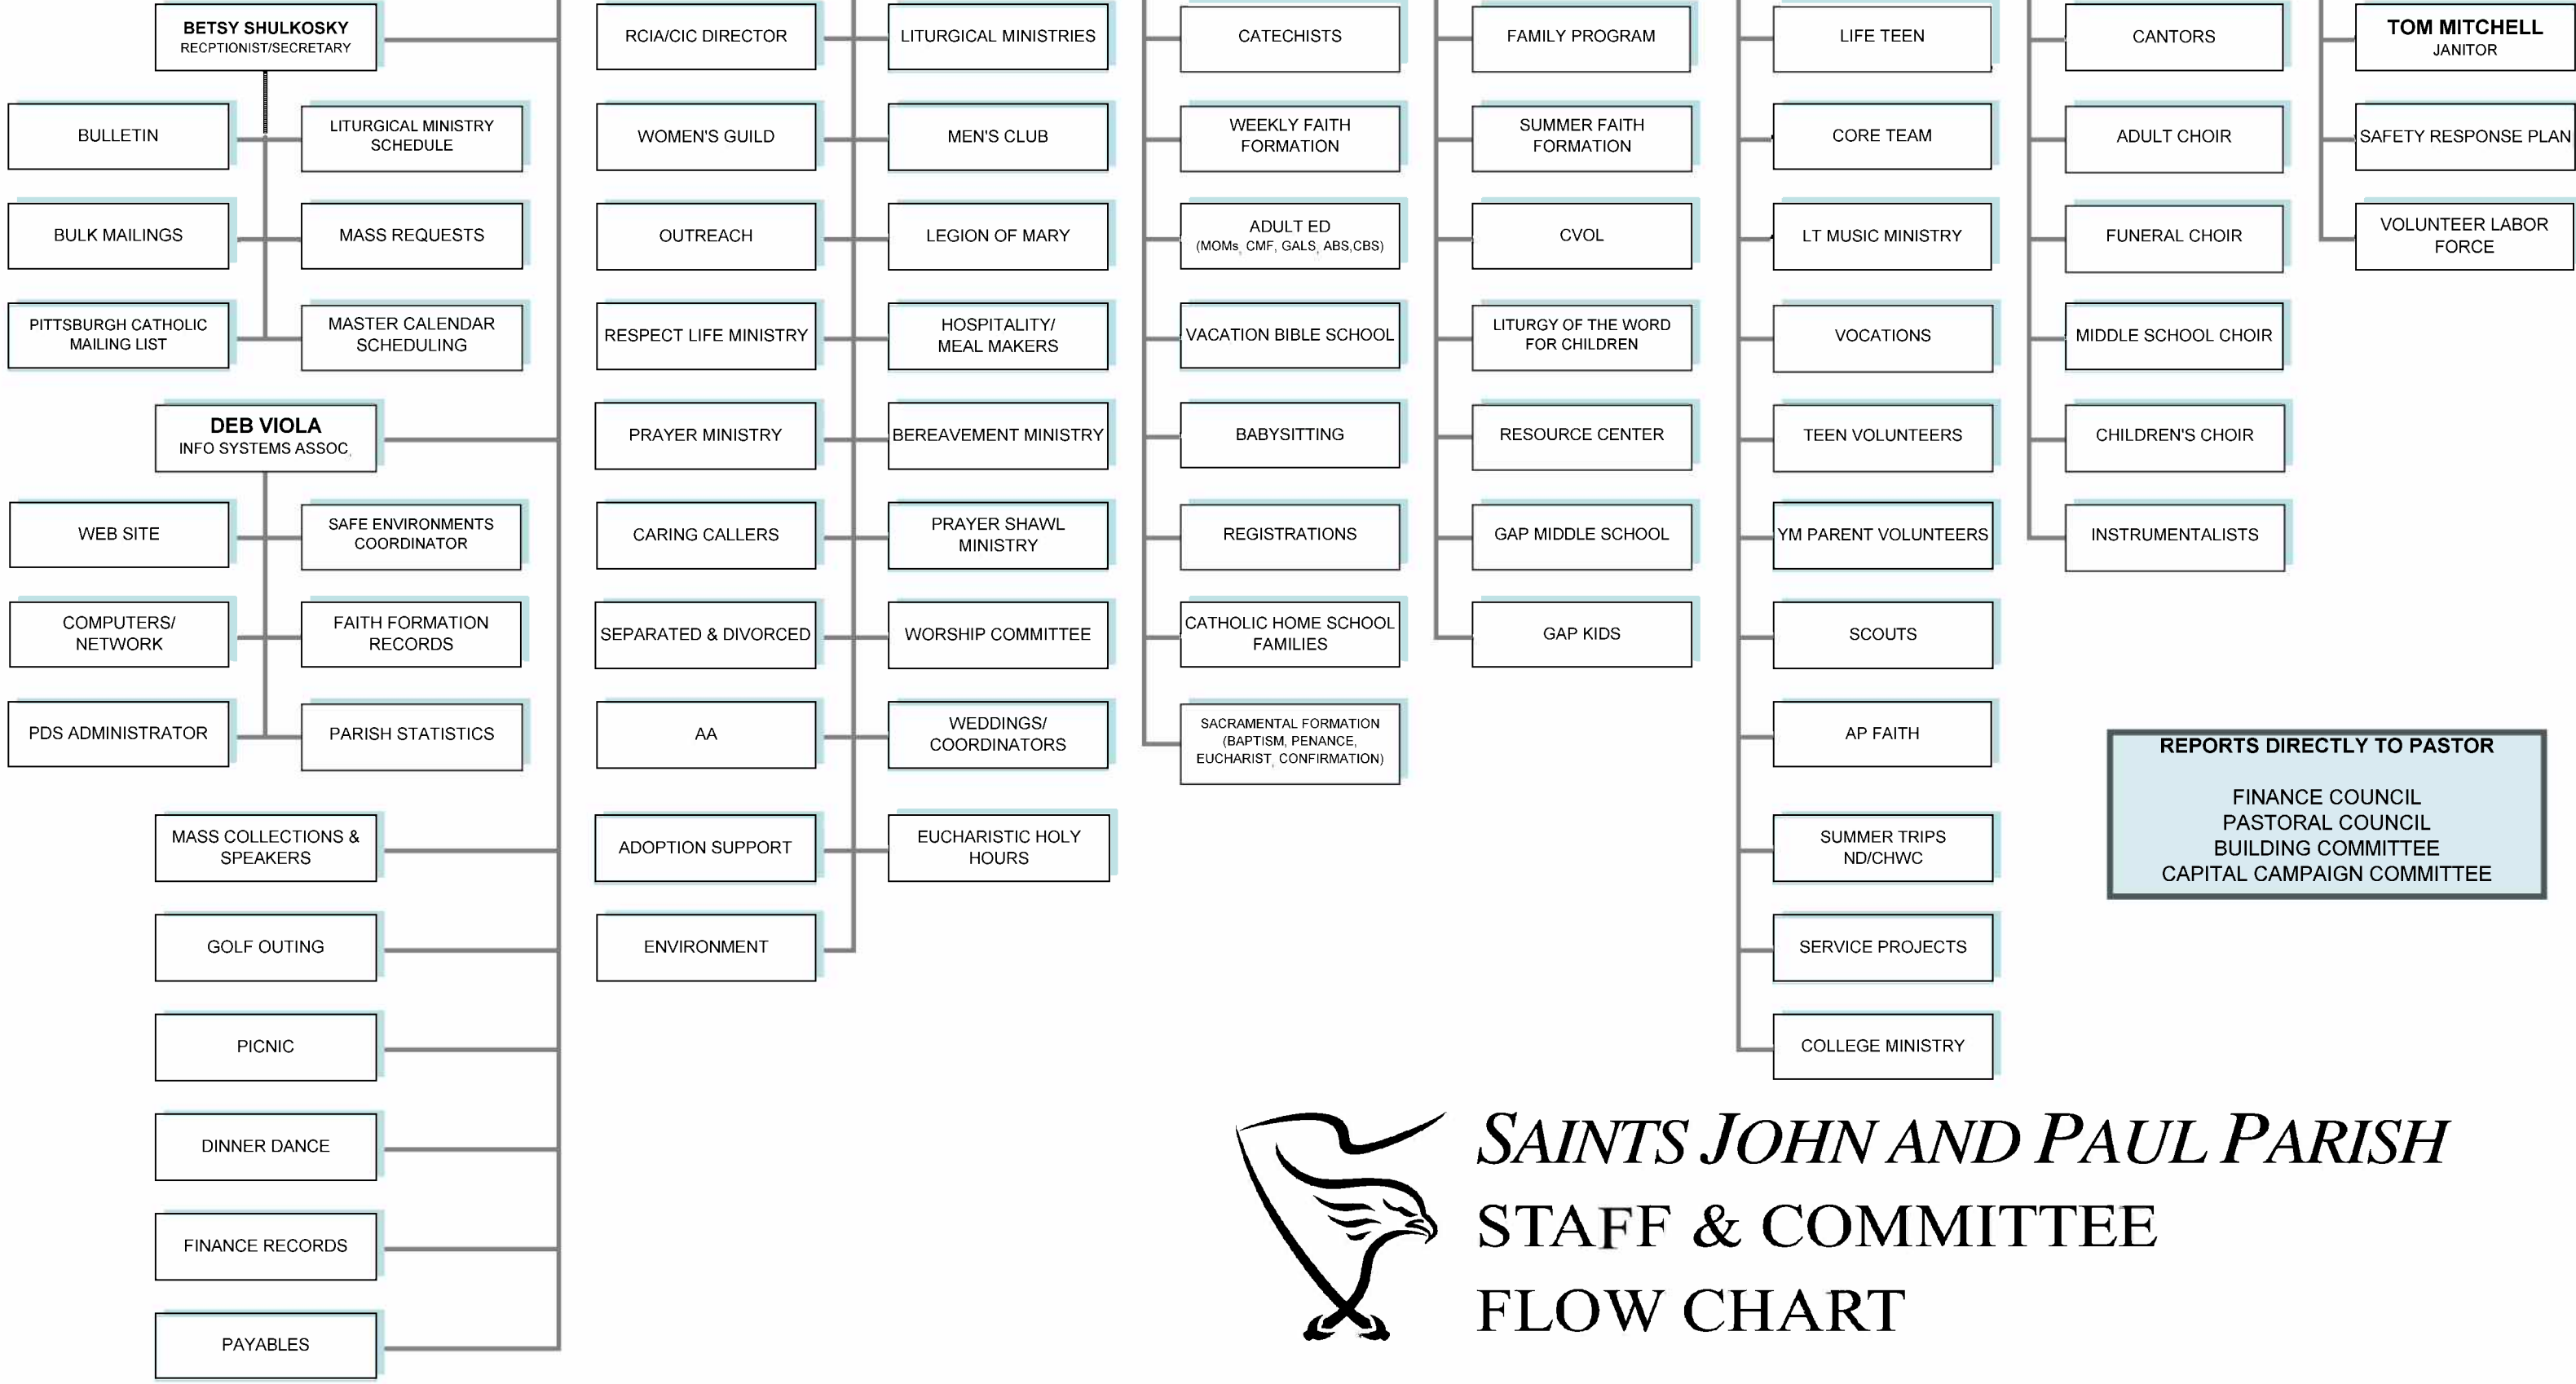

**FATHER JOSEPH MCCAFFREY
PASTOR**

GINNY FISHER
ADMINISTRATIVE ASSISTANT

PHYLLIS HANEY
PASTORAL ASSOCIATE

KATE BIANCO
DIR OF RELIGIOUS ED

KATHY MASTERS
FF ASSOCIATE

HAYLEY DESCHAMPS
DIR OF YOUTH MINISTRY

ADELE SCHERER
MUSIC MINISTRY

BEN BARCASKEY
BUILDING MANAGER

SAINTS JOHN AND PAUL PARISH
STAFF & COMMITTEE
FLOW CHART

ELL

SE PLAN

ABOR